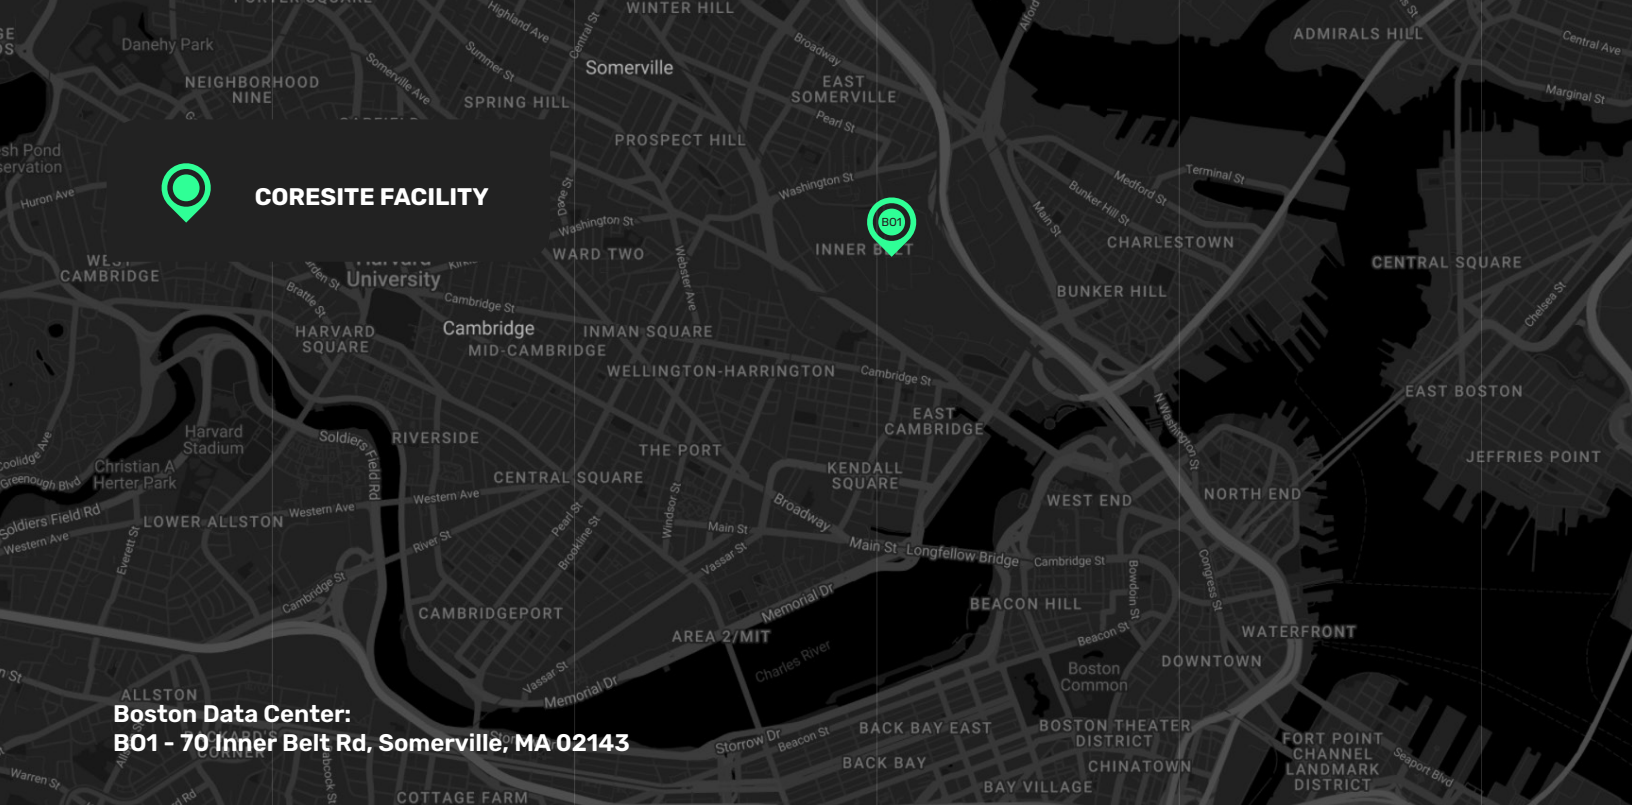

CORESITE VALUE BY VERTICAL

MANAGED SERVICE PROVIDERS AND SERVICE INTEGRATORS

Interconnect with CoreSite's robust ecosystem

- Low-latency connectivity to the many financial, technological and educational enterprises located in the area
- Grow revenue by expanding addressable market and inter-market data center connectivity

EDUCATION AND RESEARCH

- Proximity to Cambridge and access to AWS Direct Connect/Cloud and Microsoft Azure ExpressRoute (which is a hotbed of labs and research facilities) positions B01 as an ideal location for outsourced requirements
- 100% uptime SLA assures optimized distance learning experience

ENTERPRISE

Future-proof your digital business

- Utilize the [Open Cloud Exchange®](#) to simplify network connectivity services and automate cloud connectivity
- Great versatility with regards to size, density and compliance requirements

**Find out more.
Click. Call. Write.**

[CoreSite.com](https://www.coresite.com) | +1 866.777.CORE | Info@CoreSite.com