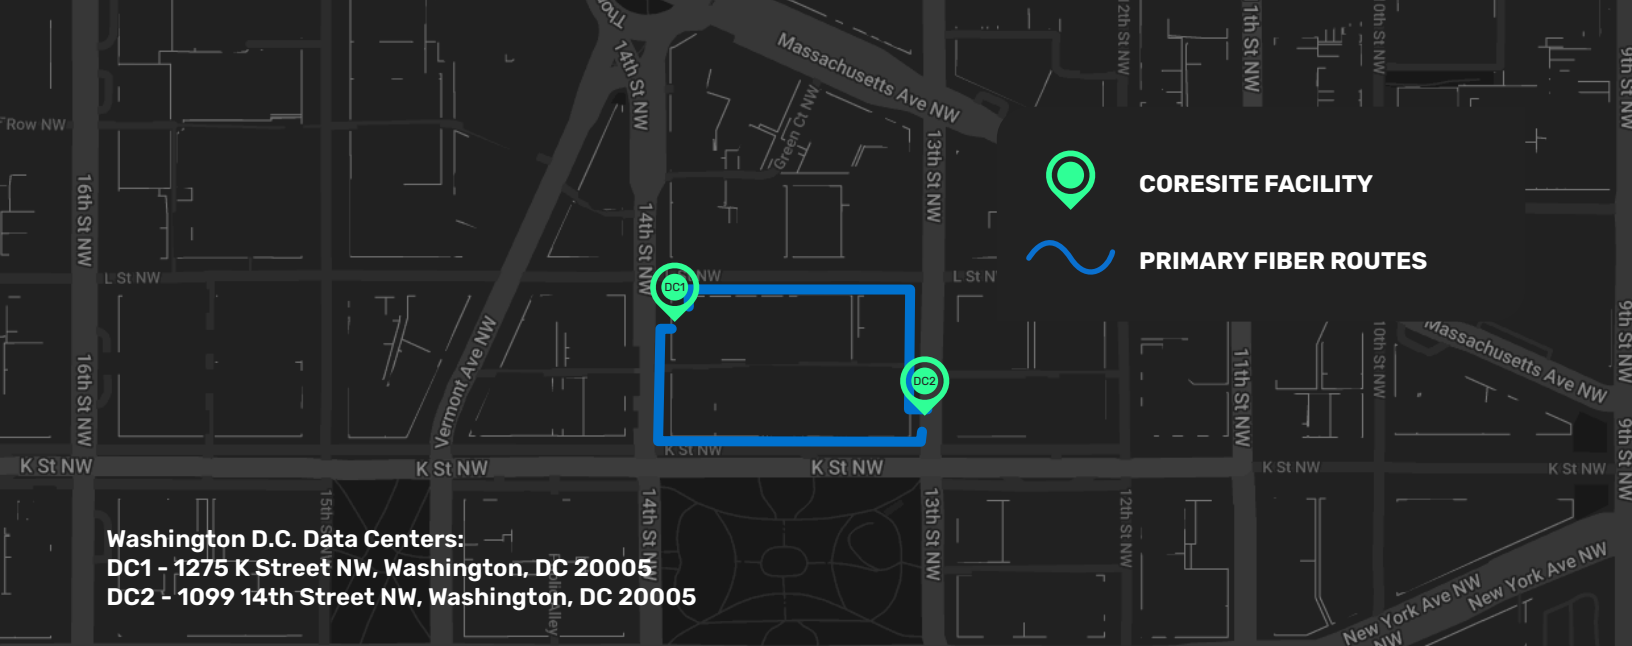

CORESITE VALUE BY VERTICAL

ENTERPRISE

Future-proof your digital business

- Secure interconnection to public clouds and digital ecosystem
- Inter-market data center connectivity and global market reach
- Customer support through remote hands and service delivery platform
- Active-active enabled disaster recovery and data backup
- 24x7x365 full operational support and security

PUBLIC SECTOR

Mission-critical connectivity solutions and protection

- NIST 800-53 Revision 4 Compliant
- Support FISMA and FedRAMP compliance efforts
- DC1 and DC2 in the heart of downtown D.C.

WHY BUSINESSES CHOOSE CORESITE WASHINGTON D.C.

Meet the most stringent requirements for security, data sovereignty, interconnection and cloud access

- A diverse and redundant option for entities seeking to be proximal to their critical infrastructure
- Access to native cloud onramps
- Engage with a robust and growing ecosystem of business partners and customers
- Focus on core competencies and innovation, rather than on IT infrastructure

“CoreSite checks all the boxes for us. Its nationwide presence in key areas helped us expand to the West Coast, and its nimble, flexible approach to data center services helped us build a robust solution to meet our customers’ needs into the future.”

ED FINERAN, CEO, ATLANTTECH ONLINE

**Find out more.
Click. Call. Write.**

[CoreSite.com](https://www.coresite.com) | +1 866.777.CORE | Info@CoreSite.com